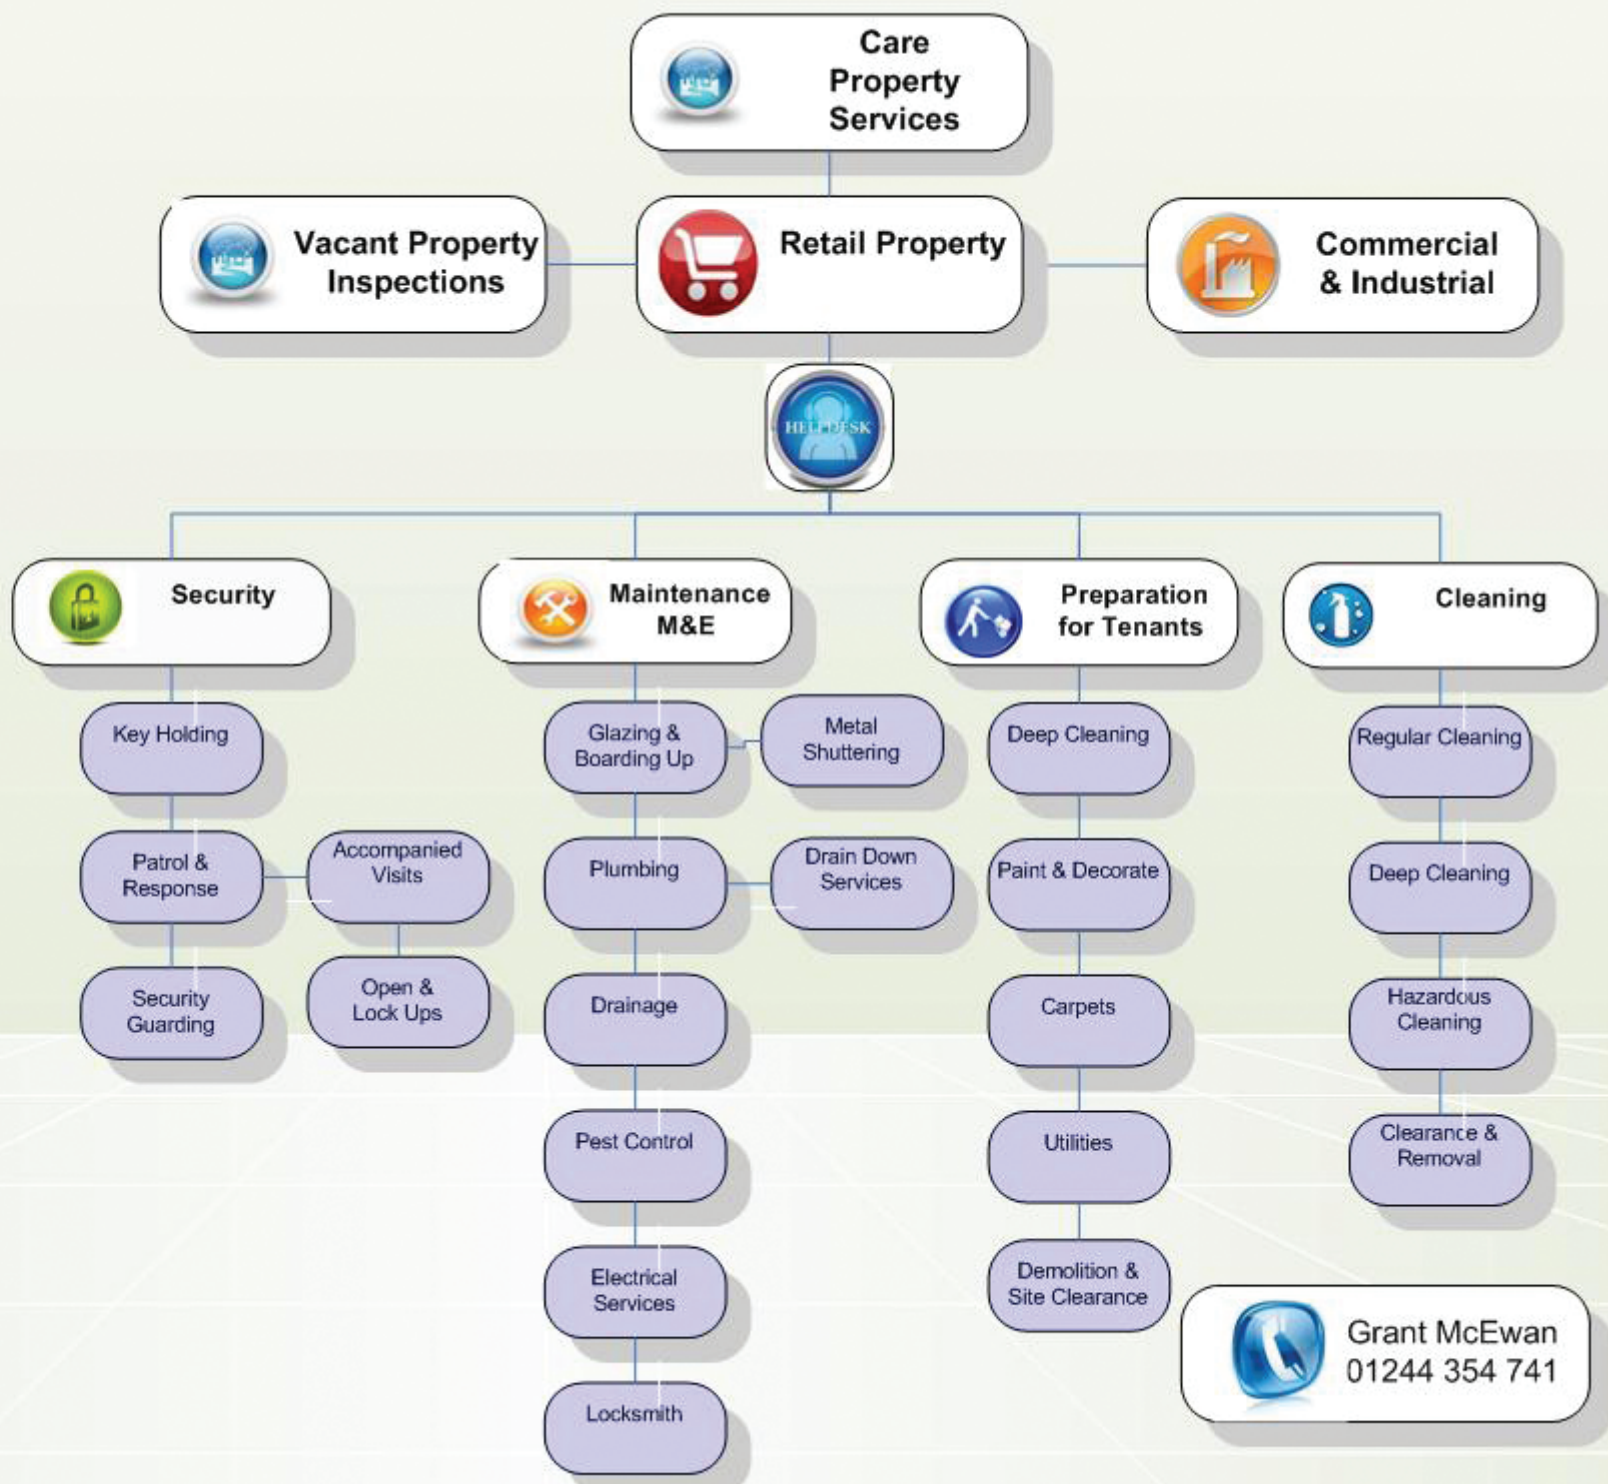

- ✓ Inspectors & Engineers Vetted & Quality Assessed
- ✓ National Coverage Servicing Every Postcode Including Northern Ireland
- ✓ Network of Over 400 Vehicles with 20-40 min response time
- ✓ Over 4500 engineers for:
 - Glazing
 - Boarding Up
 - Plumbing
 - Electricians
 - Pest Control
 - Drainage
 - Cleaning
 - Clearance
 - Locksmiths
- ✓ 2 Hour Maximum Response for Boarding Up Any Location
- ✓ 3-4 Hour Maximum for Plumbers & Electricians
- ✓ One Price for All Postcodes
- ✓ **One Phone Number**
One Invoice
One Choice